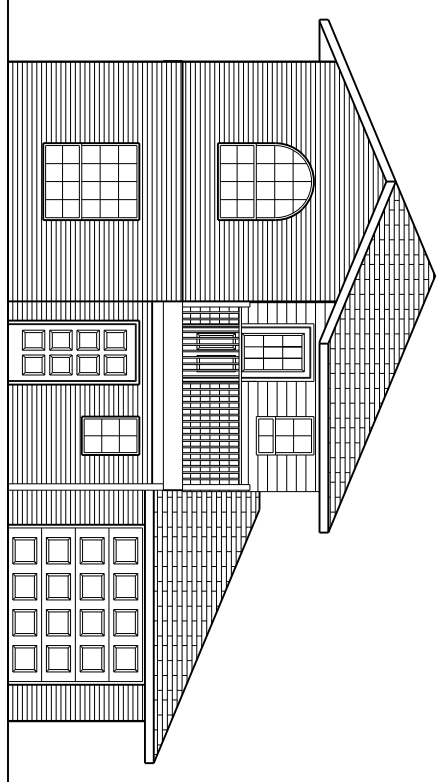

PLAN # BH1167

1167 S.F. Living Space
1538 Total Square Feet

3 bedroom
1 1/2 Bath
1 Car Garage

This home features a cozy kitchen overlooking the dining room. A powder room is located downstairs to serve your guests. Upstairs a spacious master bedroom featuring a sun porch, two additional bedrooms share the master bath.