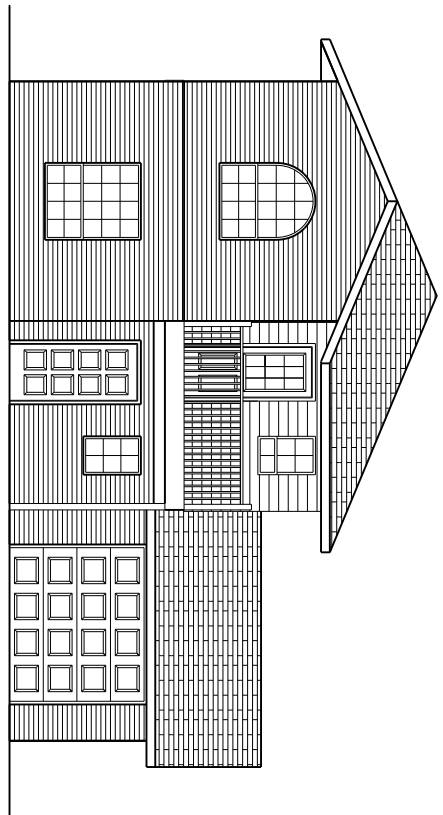

PLAN # BH1167

1167 S.F. Living Space
1538 Total Square Feet

3 bedroom
1 1/2 Bath
1 Car Garage

This home features a cozy kitchen overlooking the dining room. A powder room is located downstairs to serve your guests. Upstairs a spacious master bedroom featuring a sun porch, two additional bedrooms share the master bath.