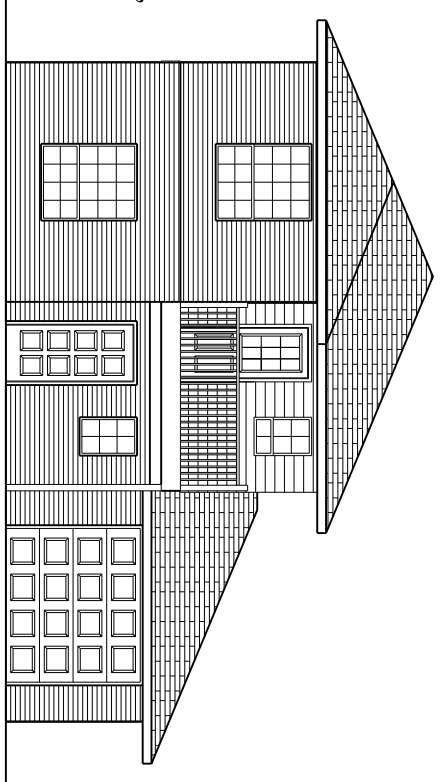

PLAN # BH1167

1167 S.F. Living Space
1538 Total Square Feet

3 bedroom
1 1/2 Bath
1 Car Garage

This home features a cozy kitchen overlooking the dining room. A powder room is located downstairs to serve your guests. Upstairs a spacious master bedroom featuring a sun porch, two additional bedrooms share the master bath.